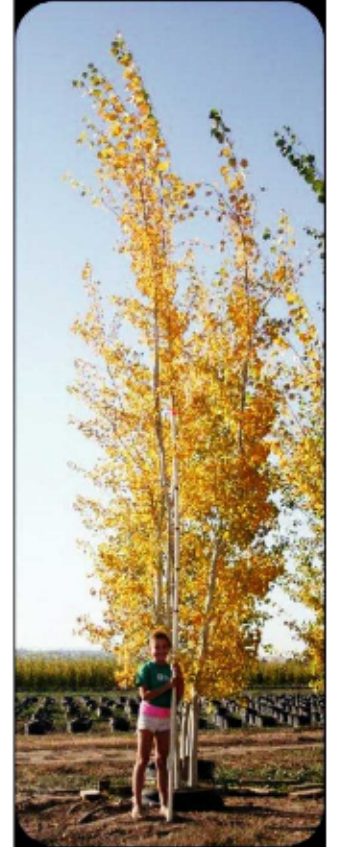

#07 Mult. 6'

#10 Single 7 - 8'

#10-Mult. 7 - 8'

*Pole shown in photos is ten feet tall.

#15-Single 1.25", 8 - 9'

#15-Mult. 8 - 9'

#20-Single, 1.5 - 1.75", 9 - 10'

#20-Mult. 1.25", 10'

#25 Single 1.75 - 2' 12

#25 Mult. 1.5 - 1.75' 12

#45 Single 2.25-2.5", 14

#45 Mult. 2", 14'

*Pole shown in all photos is 10' tall - pink tape at top of pole is 10'.

All sizes shown here are listed as a point of reference and are not a guarantee of exact measurement. Please review current availability and double check your sales confirmation carefully to note any size changes. Thank you.